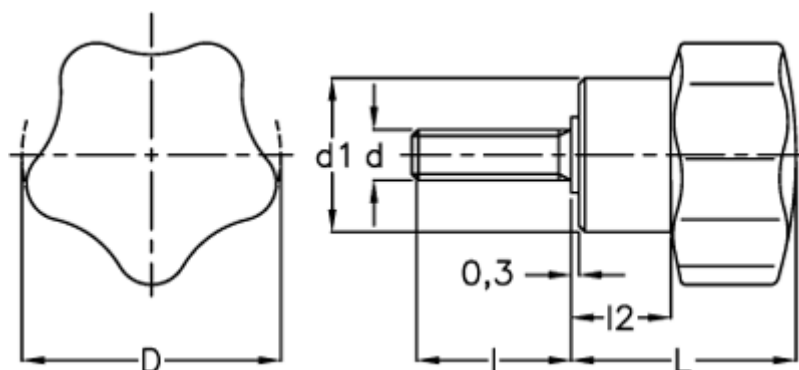

Data Sheet

Article number: 2302066232
Description: E+G Lobe knob
VC.192/30 p-M6x16

Measures

D = 32
d1 = 19
d 6g = M6
l = 16
L = 23
l2 = 11